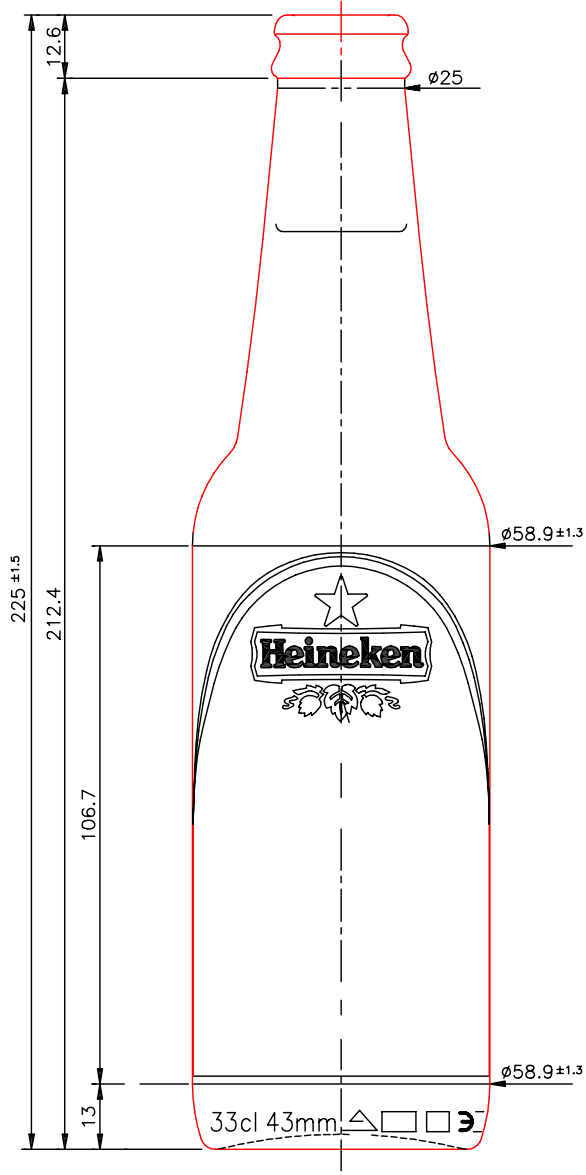

FILL LINE CAPACITY	330	± 3	mls.	FILL HEIGHT	43mm	WEIGHT	205	gms	DRAWN	CHECKED	DATE	1	
CAPACITY LEVEL FULL	345		mls.	FINISH	Heineken-A	COLOUR	GREEN	CONTAINER			15.3.2011	REVISIONS	
Heineken												DRG.No.	5304-007
06.06.10.238 Heineken 330 K2.0W(Light)(embossed)-01													