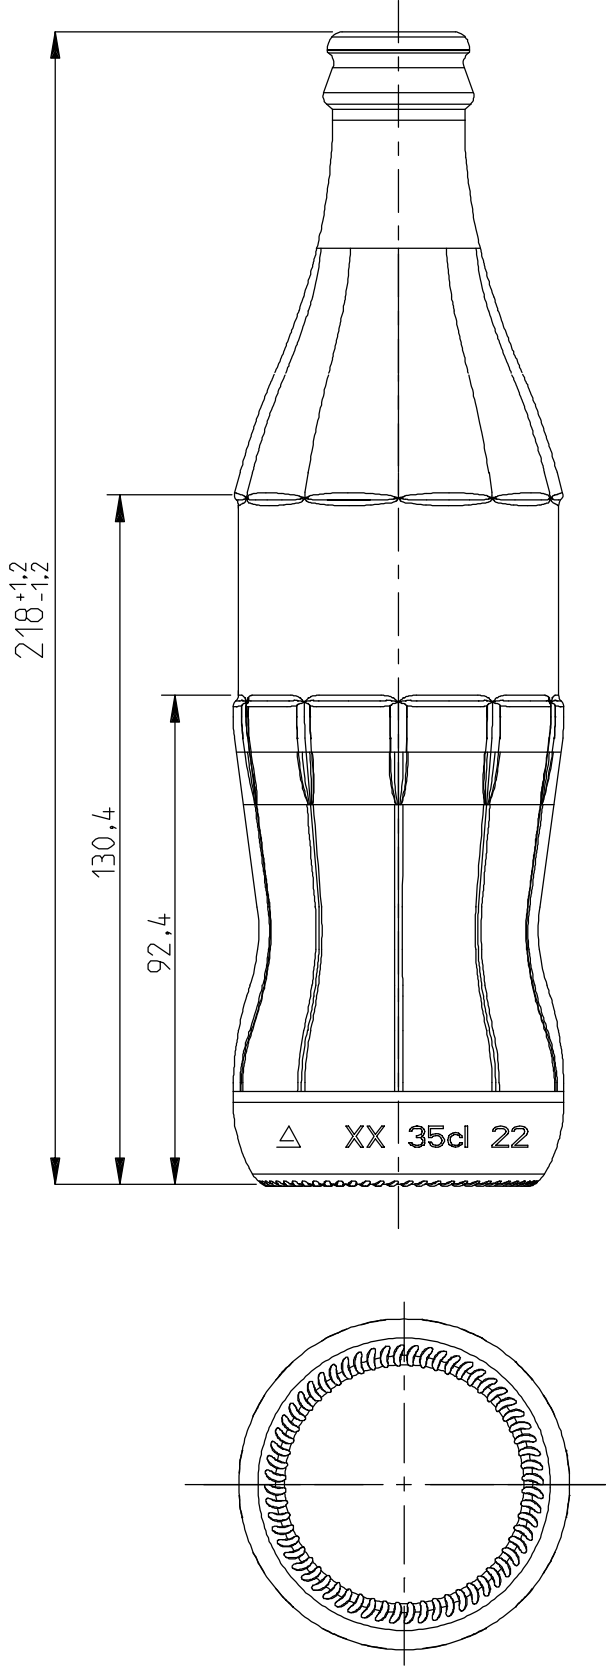

FILL LINE CAPACITY	350	±	mls.	FILL HEIGHT	~41mm	WEIGHT	~230+/-5	gms	DRAWN	CHECKED	DATE	1	
CAPACITY LEVEL FULL	363.5+/-6		mls.	FINISH	655 crown	COLOUR	FLINT		S.B.Z	B.Z.S		REVISIONS	
COCA-COLA				REF.No.		CONTAINER		350 ml.COCA-COLA				DRG.No.	3482-008