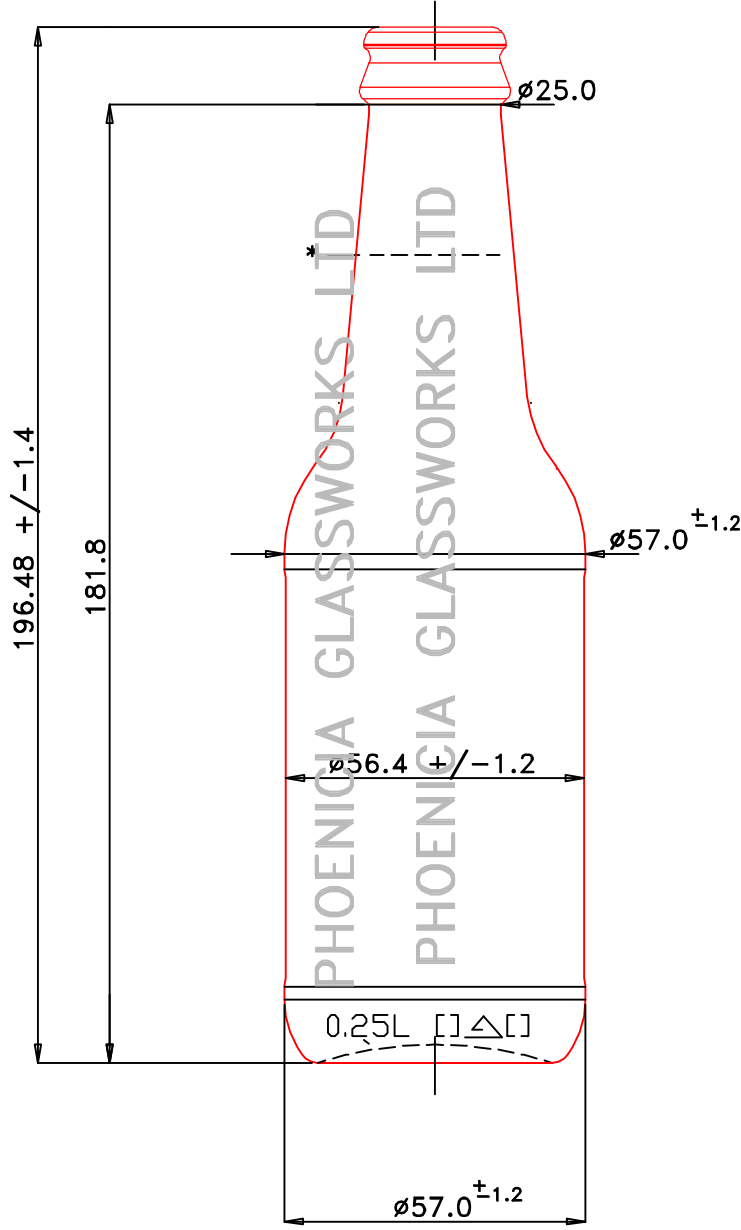

FILL LINE CAPACITY	250	±	mis.	FILL HEIGHT	~43mm	WEIGHT	~175	DRAWN	CHECKED	DATE	1	Approved
CAPACITY LEVEL FULL	267	+/-	-6	FINISH	655 CROWN	COLOUR	FLINT			20.01.2021		REVISIONS
REF.No. M3476-A1											DRG.No. 3476-008	
CONTAINER 250 ml.BEER												