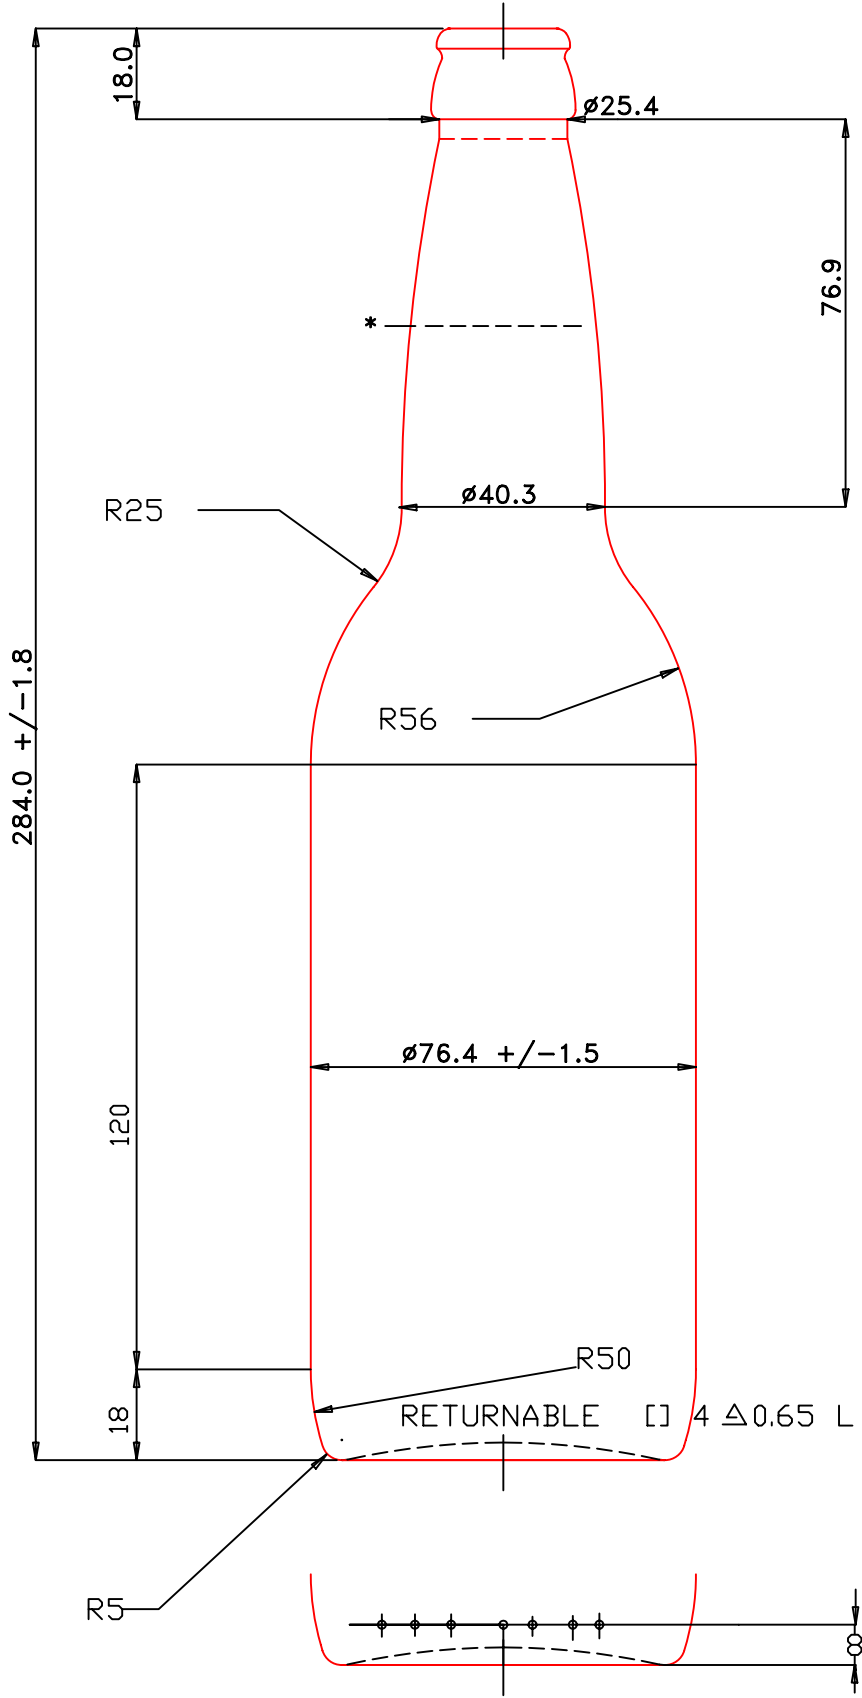

DO NOT SCALE DRAWING

PHOENICIA GLASSWORKS LTD

2 FINISH-C.E.T.I.E\GMEI3-1

1 CARBONATED

REVISIONS

DRG.No. 5261-002

DATE 17/12/08

CHECKED S.B.Z.

DRAWN bzs

WEIGHT 460+/-10

COLOUR GREEN

CONTAINER 650 ml.GANA-BEER

FILL HEIGHT ~55mm

FINISH DIN 6094-1-A26

REF.No.

CAPACITY LEVEL FULL 680 +/-10

CAPACITY LEVEL FULL 650

REF.No.

FILL LINE CAPACITY 650 ±