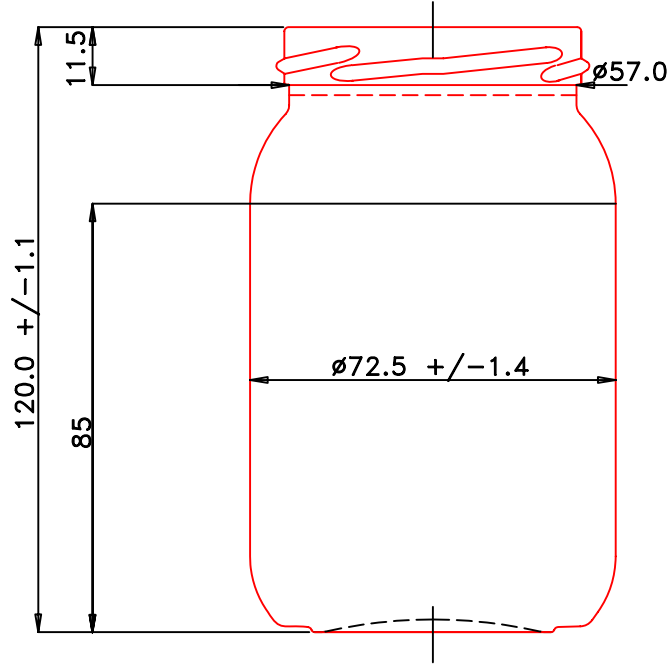

DO NOT SCALE DRAWING

 PHOENICIA GLASSWORKS LTD

FILL LINE CAPACITY	370	±	mis.	FILL HEIGHT		WEIGHT	205+/-10	gms	DRAWN		CHECKED		DATE	1
CAPACITY LEVEL FULL	370	+/-7	mis.	FINISH	T.O.63mm FD-138	COLOUR	FLINT		b.z.s		s.b.z		3/12/02	REVISIONS
REF.No.				CONTAINER				370 ml.JAR						
DRG.No. 1351-518														