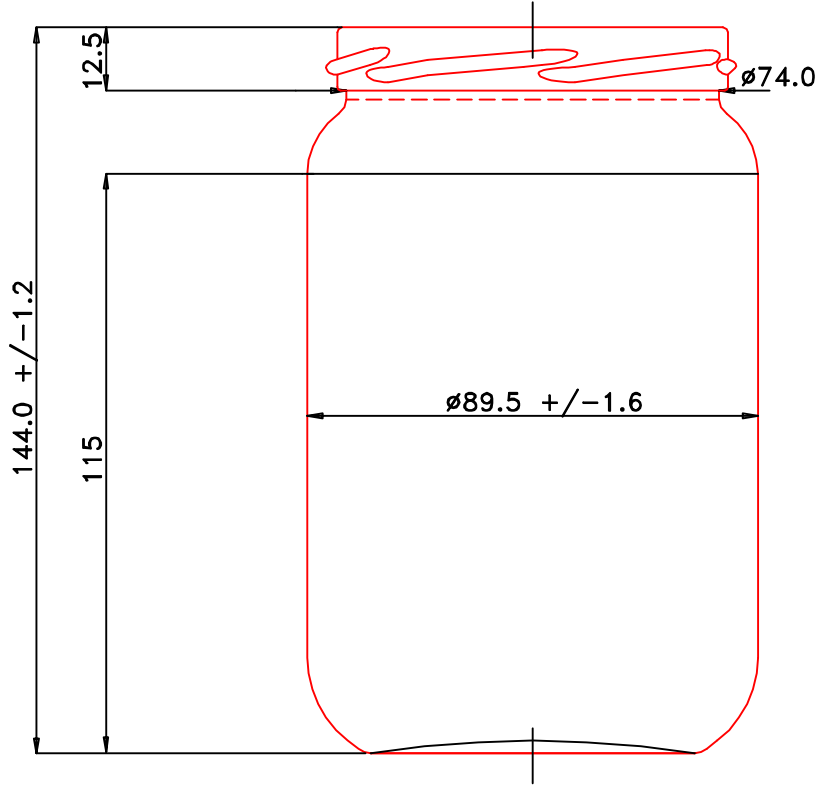

FILL LINE CAPACITY	±	mils.	FILL HEIGHT	WEIGHT	350 +/- 10	gms	DRAWN	CHECKED	DATE	1	1912.2013 change weight .(was320)
CAPACITY LEVEL FULL	720 +/- 12	mils.	FINISH T.O 82mm RST-FD-130	COLOUR FLINT			s.b.z	B.Z.S	1/12/10		REVISIONS
										<b>DRG.No. 1327-524</b>	